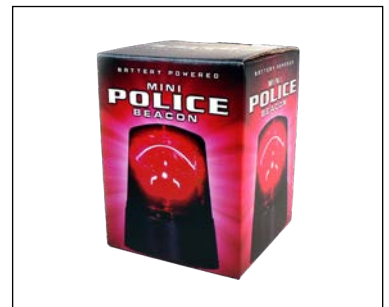

MINI POLICE BEACON

Lighted with red or blue LEDs, this battery operated mini police light will provide 6+ hours of run time. Great for party table decorations or anywhere where battery operation is needed. Makes a great novelty gift! Only 4.5" tall.

- Battery Operated
- Portable
- Emergency Uses
- Use to catch people's eye
- POP Displays

Model: PL-4535R - Red
Model: PL-4535B - Blue
Size: 3.5"d x 4.5"h
Pc Wt: .5 lbs
Power: BATT-AA x 3 (not incl)
Case Qty: 24, 11 lbs
Case Dim: 16"L, 13"w, 11"h
Print: 2.25"w x 2"h